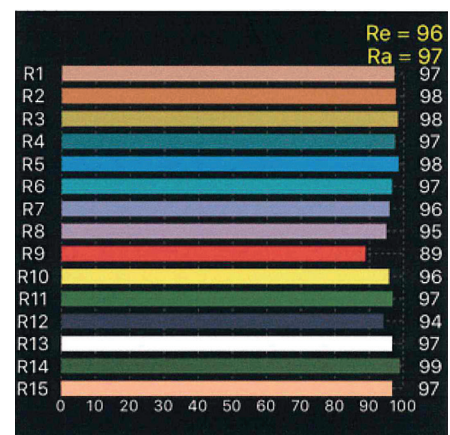

The amazing fact is that these lamps keep their high-color quality all throughout their entire lifetime.

Ultra-violet

Practically all discharge lamps emit a high content of ultraviolet, where especially the short wave (UVC) presents a serious health hazard for skin cancer and eye damage.

Our lamps are so-called UV-stop lamps, but that is only part of the story. We are proud to have on our front lens an integrated dichroic UV-cut filter which lowers the UV content practically to zero.

Most other manufacturers of metal halide lighting equipment have a UV content twenty times!!! Higher than we have. Our UV content with our super effective filter on the front lens brings all the UV output down to values below that of halogen lamps, which are usually considered totally harmless.