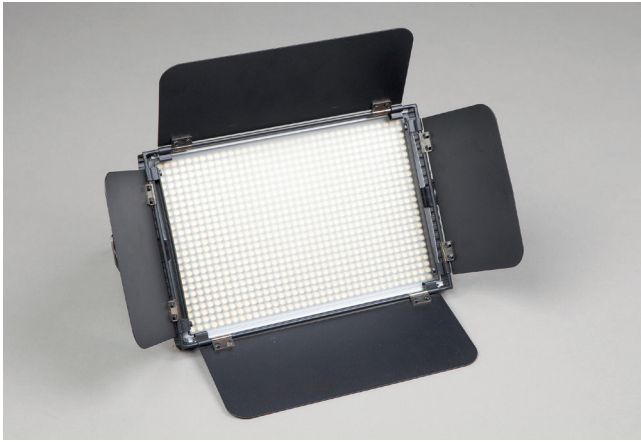

List Price approx: 400,00 €

Special Price: 185,00 €

Tel +49 (0)89 - 356 16 01 / info@dedoweigerfilm.de / www.dedoweigerfilm.de

GK-900B

Power:	54W
Led Quantity:	900PCS
CCT:	3200-5600K
Dimmer:	10%-100%

CRI:	≥95
BAT:	Sony NPF Series
Voltage:	DC13-19V
Size:	302*191*42mm