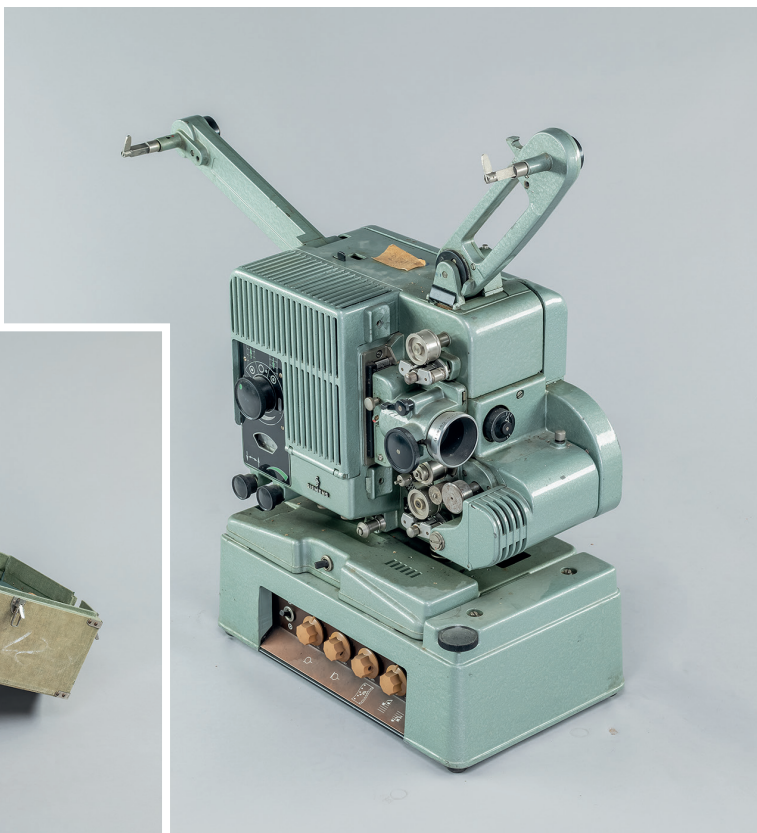

SIEMENS

Siemens 16mm projector - no warranty

Special Price:

190,00 €

- Any offer from you will be considered -

Tel +49 (0)89 - 356 16 01 / info@dedoweigerfilm.de / www.dedoweigerfilm.de