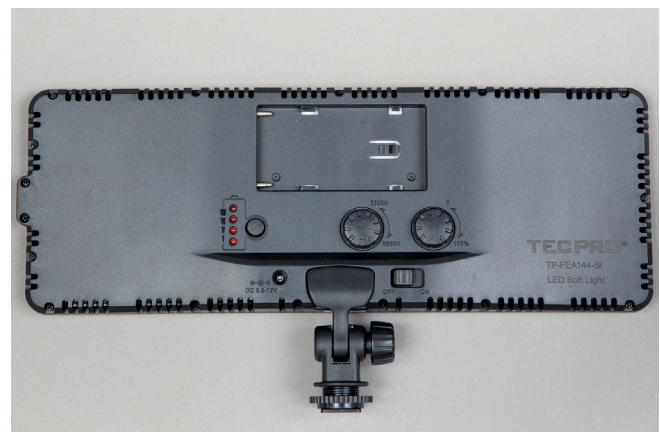

TP-FEA144-BI • NEW

Tecpro Feather bicolor LED panel. 15W. AC and DC operations with NPF batteries (not included).
Color temperature adjustment from 3200 to 5600K