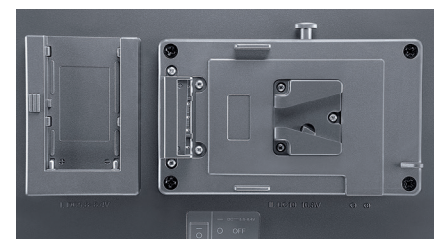

■ DMX

If you remove the dimmer box, you can replace it by a DMX control box (has to be purchased separately).

Not all of the DMX control boxes for the Fellonis work on each of those lights. There are different generations and different software.

Also, it may depend on the kind of control panel that you are using, whether it is a simple one (usually works very well) or a very complex studio version, which may give out not only a DMX signal, but also wants a feedback signal from the light (RDM).

So here, a possible consultation or testing may be required to find the right one – and we may not have many of those left.