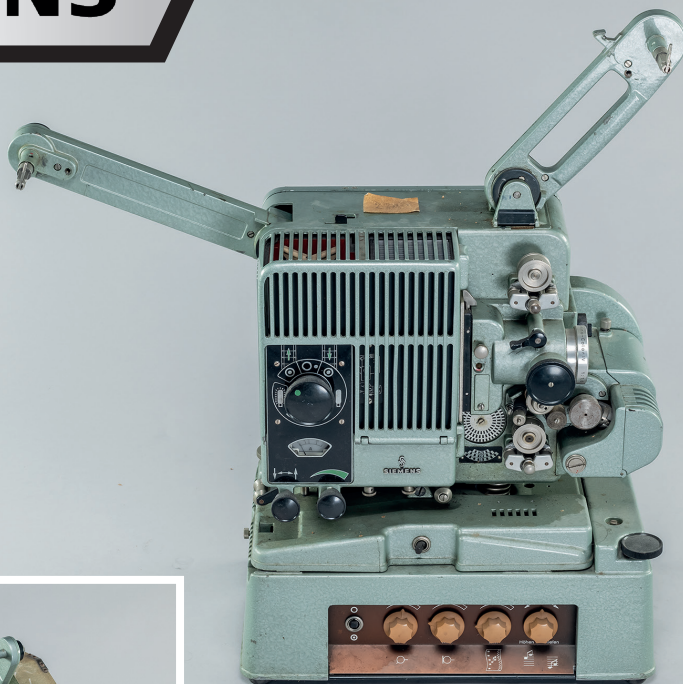

SIEMENS

Siemens 16mm projector - no warranty

Special Price:

190,00 €

- Any offer from you will be considered -

Tel +49 (0)89 - 356 16 01 / info@dedoweigerfilm.de / www.dedoweigerfilm.de