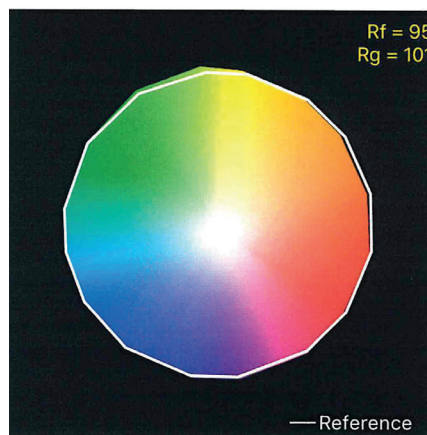

The amazing fact is that these lamps keep their high-color quality all throughout their entire lifetime.

Ultra-violet

Practically all discharge lamps emit a high content of ultraviolet, where especially the short wave (UVC) presents a serious health hazard for skin cancer and eye damage.

Our lamps are so-called UV-stop lamps, but that is only part of the story. We are proud to have on our front lens an integrated dichroic UV-cut filter which lowers the UV content practically to zero.

Most other manufacturers of metal halide lighting equipment have a UV content twenty times!!! Higher than we have. Our UV content with our super effective filter on the front lens brings all the UV output down to values below that of halogen lamps, which are usually considered totally harmless.