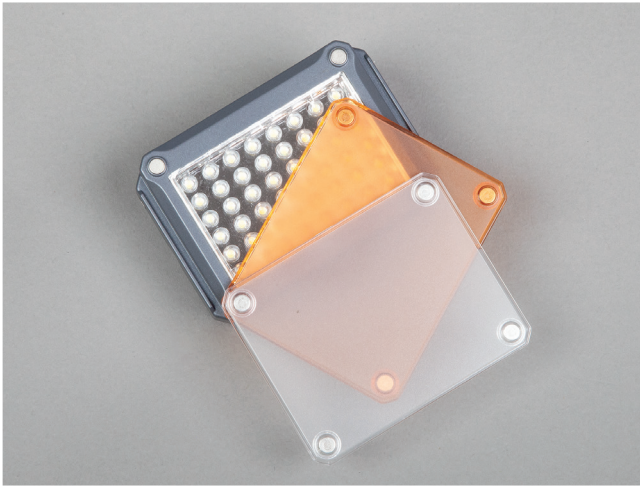

Special Price: **15,00 €**

K320 • NEW

Daylight LED Video Light

Standard hot shoe (cold shoe) with 2 x 1/4"-20 threads

Magnetic Tungsten Filter, Magnetic diffusion Filter

Battery operated by: 4x AAA batteries