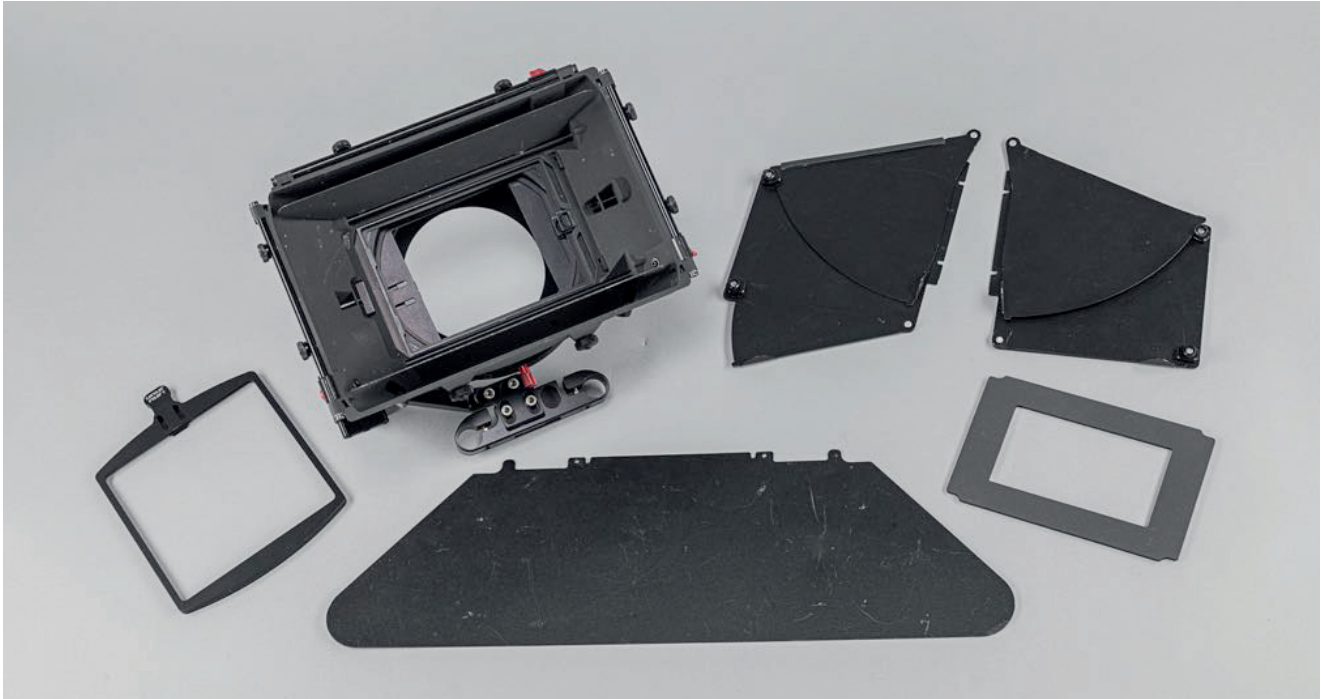

Matte Box and more

All devices are used and show traces of use

There is no warranty on these devices! All products are no longer manufactured.

0400-0451 Vocas MB-450 matte box

List Price: 3.068,00 €

Special Price:

790,00 €

- Any price suggestion from your side will be considered -

The MB-450 is a 5 stage 5.65" x 5.65" matte box designed for any EFP/HD/Film production, for use with lenses up to a front diameter of 144 mm.

Incl. Filterholder 4x5,65" V, 4x5,65", 4x4", Combo 5,65x5,65"/4x5,65", Mask, Wide Angle Top Flag, Side Flags, Flexible Adapting, 19 mm Rod Adapter, Swing Away