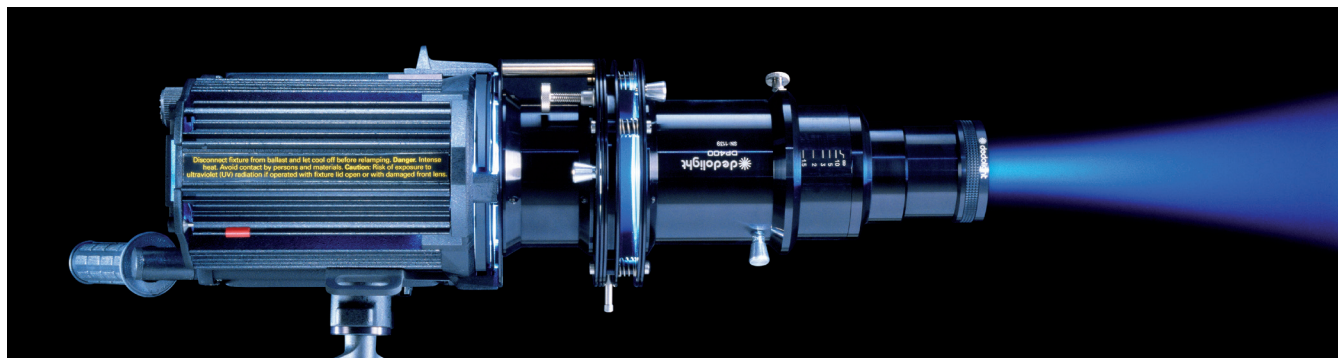

This switchable version can be ordered with a surcharge of 160,00 Euro

Brand-NEW, full warranty – the Best of the Best

Imager DP400 for optional light-shaping inserts

This special price includes:

- the imager/projection attachment, 185 mm projection lens
- Universal receptacle for gobos and filters

For other devices visit our website or inquire.

List Price: 1000,00 €

Special Price:

697,00 €

The NEW miracle Parallel Beam Intensifier

No change to the spot exit angle of 4 degree, but adding unbelievable 500% extra light output, thus opening the door to the dedolight Lightstream system in a unique and non-parallel way.