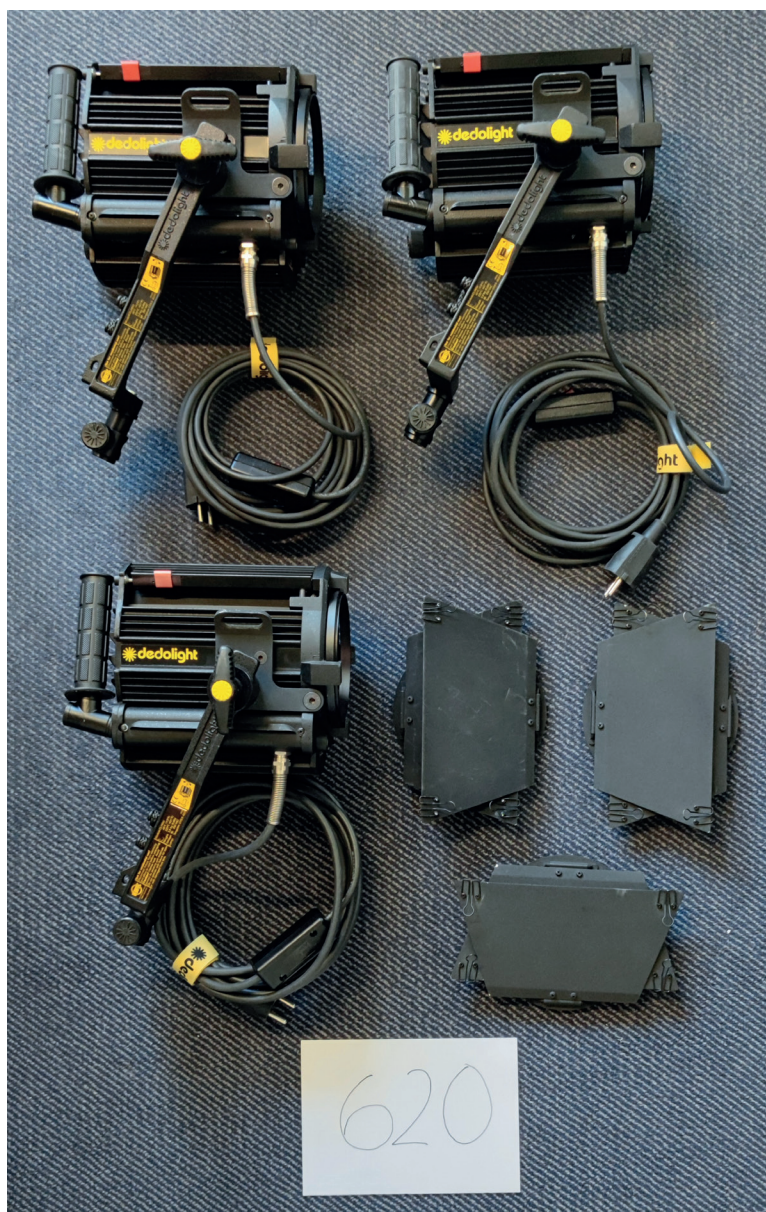

The Series 400 Demo-/Used equipment Set

G

3x DLH650

No. 620	Description
3x DLH650	Light Head
3x DPLS400	Light shield ring
3x DBD400	8-leaf barn door
1x DSHD3x6	Hard case

Signs of use

Special Price:

1.098,00 €

Tel +49 (0)89 - 356 16 01 / info@dedoweigerfilm.de / www.dedoweigerfilm.de