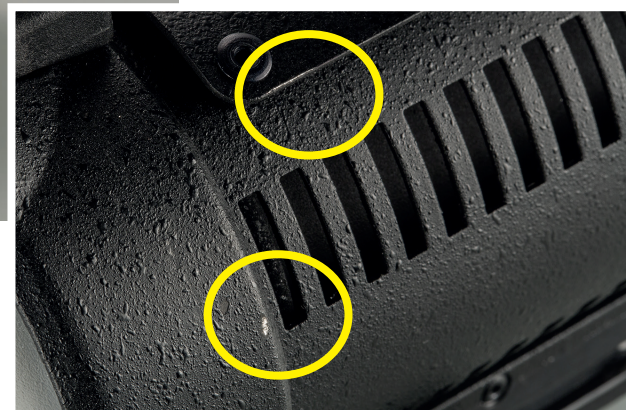

dedolight light head NEW with hardly visible paint blemishes

DLH4, the original dedolight light head, 150 W, low voltage. Our worldwide most successful bestseller, awarded by the Oscar Committee of the Academy of Motion Picture Arts and Sciences. Light output approx. equal to a traditional 500 W Fresnel light

Exceptional focus range of 1:20. Normal Fresnel lights only have 1:3

Clean beam, homogenous light distribution, no stray light Precision lighting system now with double non-spherical optic (patented) with additional focus movement for tightest spot and large reach. Here with minimal paint blemishes

**Full function, full warranty, brand NEW equipment
At this price you will never get this light again**

List Price: 331,00 €

Special Price:

saving additional 10%

169,00 €

This is a low-voltage light, working with 24 V DC. For power options, look in this brochure at page 18 and for the accessories, see pages 18 and 25 of this brochure.

Please note:

These very special prices for the power supplies and accessories shown on pages 18 and 25 are only valid in conjunction with an order for these light heads..