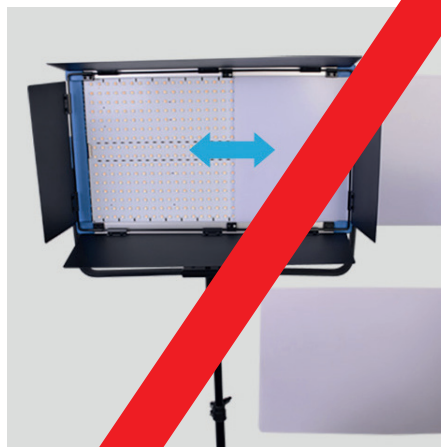

List Price approx: 400,00 €

Special Price: 185,00 €

Tel +49 (0)89 - 356 16 01 / info@dedoweigerfilm.de / www.dedoweigerfilm.de