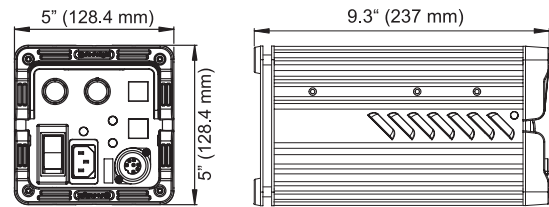

Weight	3400g (7.5 lbs)
Wattage	400/575W
Input voltage	Automatic sensing 90-260V AC
Mounting	May be attached to light stand using DEB400H ballast holder (not included)
Safety	Over voltage, overload, overheat and short circuit protection
Indicators	Three LED status indicators (ready, lamp, heat)
Dimming range	40%