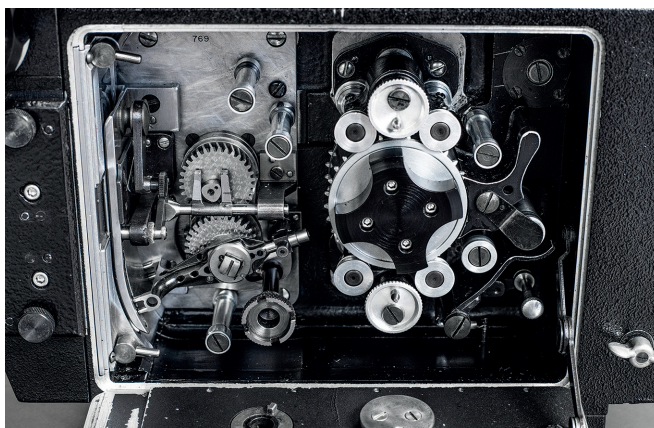

Fries 35R Camera

FRIES

The Fries Mitchell 35R camera offered here is based on a Mitchell GC camera. That was the high-speed camera in the conversion by Doug Fries.

The Fries Mitchell 35R camera is one of the most reliable and compact high-speed production cameras available. The dual pin registration and 4-pin pull down mechanism make for the steadiest possible photographic images.

Such cameras were used on many feature projects like Die Hard, Mr. and Mrs. Smith, Battle Los Angeles, The A-Team, Rose Red, Final Destination and many more. This camera features an orientable viewfinder and in our offer is a video tap. 1000 ft (300 m) magazines, as well as 400 ft (120 m) magazines. Interchangeable lens mount. The standard high-speed motor, as well as the Norris single frame motor.

We have literature to back up all the operating instructions, if those are desired.

Norris / Pentax Intervalometer LPC-90 System

Model:	LPC-90 (Light Priority Control)
Color:	Black-Textured Paint
Film Format:	35mm Mitchell Movie-camera
Type:	LPC-90 (Light Priority Control)
Brand:	Norris Film Products

We offer the complete set for Special Price:

5.900,00 €

- Feel free to give us your best offer, which will be considered -