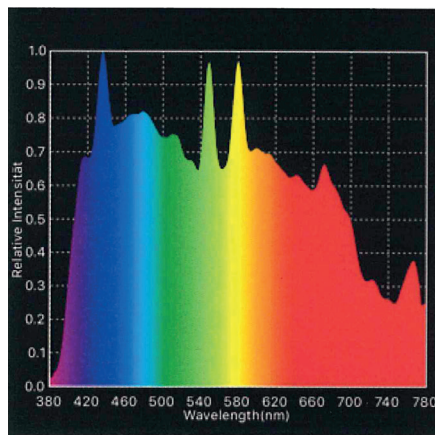

The amazing fact is that these lamps keep their high-color quality all throughout their entire lifetime.

Ultra-violet

Practically all discharge lamps emit a high content of ultraviolet, where especially the short wave (UVC) presents a serious health hazard for skin cancer and eye damage.

Our lamps are so-called UV-stop lamps, but that is only part of the story. We are proud to have on our front lens an integrated dichroic UV-cut filter which lowers the UV content practically to zero.

Most other manufacturers of metal halide lighting equipment have a UV content twenty times!!! Higher than we have. Our UV content with our super effective filter on the front lens brings all the UV output down to values below that of halogen lamps, which are usually considered totally harmless.