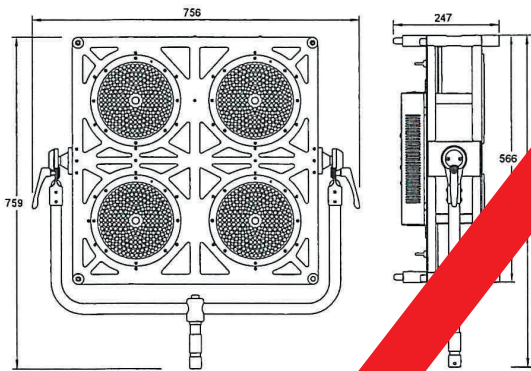

Single lights from our test and qualification program, perfect color quality, most are single units only unless otherwise mentioned

K1 - Quadrel 2x2

850 W, Bicolor, 2700 - 5600 K, 110/240V, 10m ca. 1500 lm

	3M	4M	5M	6M	7M	8M	9M	10M
Without softbox	14731	8592	5373		2824	2286	1714	1546
With softbox	3917	2285	1428		751	607	455	411
With softbox plus	2244	1273	691		302	250	170	167

DLYETI-BI

Special Price: 440,00 €