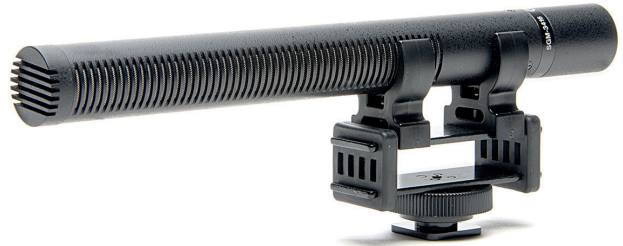

Brand-NEW, full warranty

Azden - SGM-3416

Broadcast spec. Prof. micro - for Video and Audio. Handcrafted in Japan.
Super cardioid pattern

List Price: 599,00 €

Special Price:

290,00 €