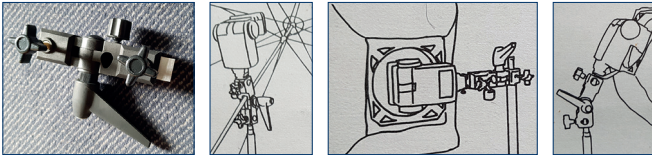

Photoflex Multiclamp

List Price: 12,00 €

Special Price: 12,00 €

Ø 45" Eco white

List Price: 20,00 €

Special Price: 10,00 €

10 pc for 70,00 € - While stocks last

flexfill.

Flexfill