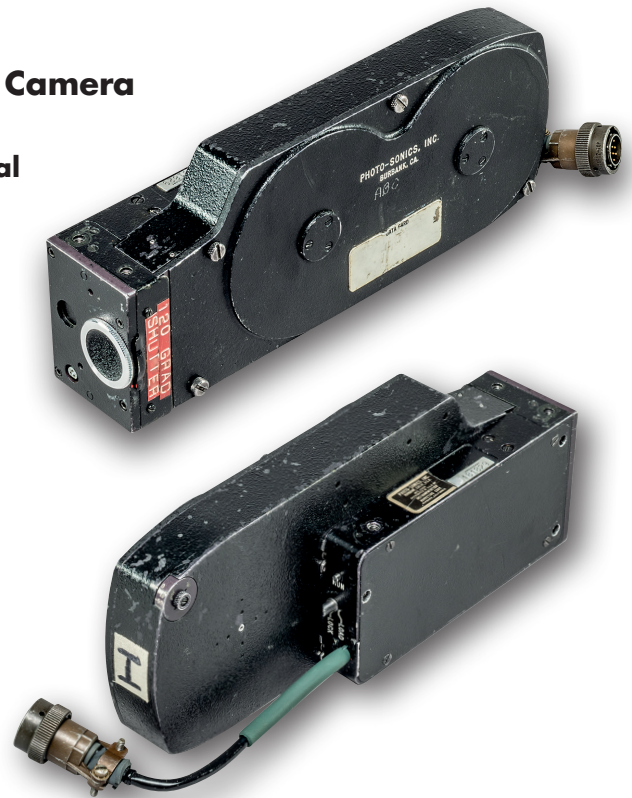

PHOTOSONICS 1VN

PHOTOSONICS AM500, 16mm Highspeed Camera

The 1VN is the smallest, lightest, fastest professional motion picture camera ever created.

16 MM 1VN (24-200 fps) High Speed Film Camera

Small and lightweight action camera to install on helmet, on cars, bikes, skateboards, skis, airplanes and other brackets

Technical Data:

Speed:	24-200 fps
Movement:	Intermittent, 2 pulldown arms, 2 registration pins
Shutter:	120 degrees (fixed)
Film Spec:	16 mm double perf (2R). 2944 or 3000 pitch on daylight spools
Power:	28V DC
Weight:	3.75 pounds including camera body and loaded 100 feet magazine

The 1VN is a non-reflex camera with a C-type lens mount. Viewing through the lens for line-up purposes is accomplished using a boresight device that attaches to the camera in place of the magazine.

Once the camera is locked in position, the boresight is removed and the magazine is attached. There is no provision for viewing through the lens while the camera is running.