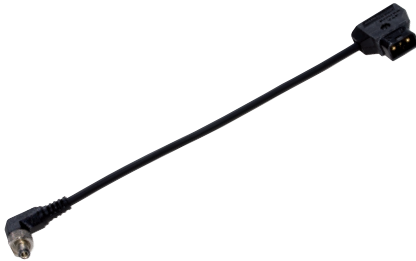

List Price: 50,00 €

Special Price: 16,00 €

Belt Adapter

DLBCA-NPF

NPF Adapter
Belt holder with Velcro loop to carry NPF battery on a belt

List Price: 53,00 €

Special Price: 28,00 €

DLBCA-NPF

V-Mount belt adapter without ballast holder, separate extension cable to light head needed

List Price: 82,00 €

Special Price: 46,00 €

DLBCA-AB

Anton/Bauer-Mount belt adapter without ballast holder, separate extension cable to light head needed

List Price: 73,00 €

Special Price: 41,00 €

Battery Cables

DDCC-DTAPS

Cable 28 cm / 11" with D-Tap connector

List Price: 30,00 €

Special Price: 8,50 €

DDCC-DTAPL

Cable 55 cm / 22" with D-Tap connector

List Price: 32,00 €

Special Price: 9,00 €

DDCC-SWIT

Swit Cable 55 cm / 22" with Ø 2,1 / 5,5 mm connector for Swit battery

List Price: 32,00 €

Special Price: 14,50 €

DDCC-PAG