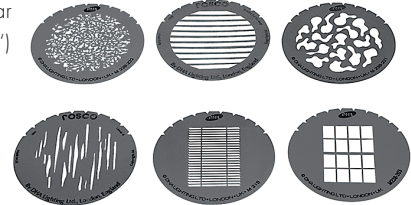

DBP
Backpack

List Price: 493,00 €

Special Price: 269,00 €

DPGH
Steel gobo holder (size ,M')

List Price: 11,00 €

Special Price: 5,40 €

DPGSET
Gobo set (six popular steel gobos, size ,M')

List Price: 167,00 €