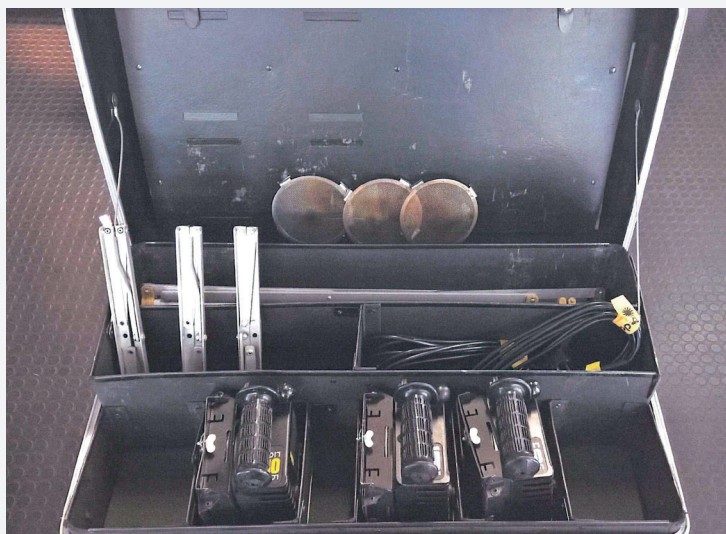

No. 2

Lowel transport case including 3 Omni lights with barn doors

- Collapsible filter holders
- 3 x scrims
- 3 x lighting stands
- 1 cable missing
- Lamps included

Noticeable signs of use

Special Price:

110,00 €