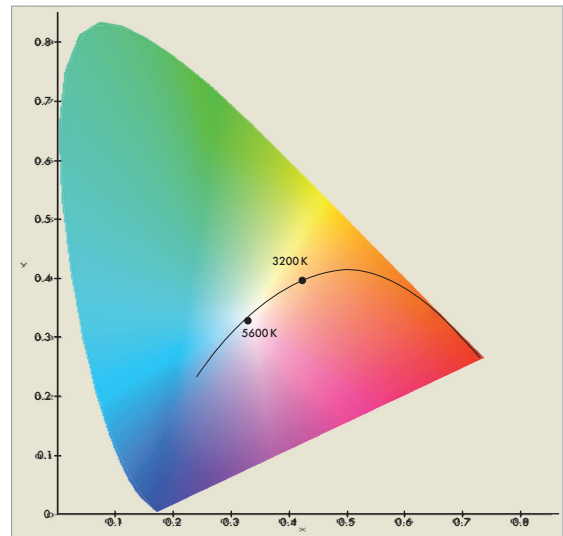

- For a great number of years our Felloni lights have been standard equipment worldwide.
- For the smallest team, for NEWS and documentaries, for lighting rental houses, as well as for complete studio lighting.
- Today, we offer some of the older generations from stock, or refurbished lights at absolutely exceptional prices.
- In order to make it easier for you to choose, please take a good look at the following classifications.

■ Exit Angle

30 degree and 50 degree are universally used.

15 degree exit angle may be better suited as back light, hair light or contour light.

Low profile – only a few of them are left. They feature an exit angle of 45 degree. Possible advantage when installed in a low ceiling.

■ Color Quality

Over the years we have improved the color from second to third generation. Felloni 2 was CRI 85, Felloni 3 has CRI 95. Then we also had the in-between generation of dedocolor, which was the first time we were really absolutely happy with skin tones, and we were offering the optimum color quality possible at that time.

■ Standard and High Output

The High Output Fellonis offer about double the light output in comparison to the standard version.

■ Mono-Color

Felloni lights with tungsten light 3200 K (T)

Felloni lights with daylight approx. 5600 K (D)

These mono-color lights offer approximately double the light output in comparison to the bicolor lights.

Mono-Color

High Output