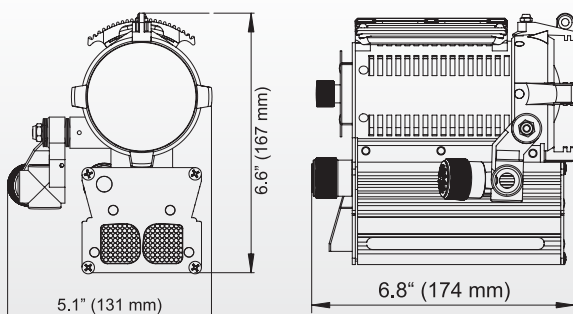

Focus Angle:	48°-4.5°
Focus range:	1 : 14
Weight:	1300g (2.8 lbs)
Lamp:	DL200DHR-NB daylight,
Dimming:	200W-100W
Safety:	IP23 – rainproof
UV:	Double UV Protection,

LOWEST UV CONTENT OF ANY COMPARABLE LIGHT SOURCE.