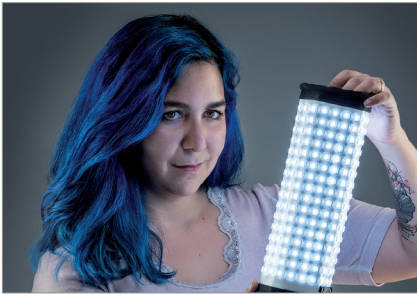

Tecpro Liteflex Daylight TP-LF-D-SET - Brand New

The LED panel itself is rainproof. The detachable power stick is not rainproof and can be used with extension cable from a distance.

High Light Output

Higher light output than most of the competitors' products.

Size with Power Stick:	41x29 cm	Power Consumption:	40W (3A)
Weight of Light Panel:	426g	Input on Power Stick:	12-20V
Weight of Power Stick:	674g	TLCI:	96
Color Temperature:	5600K	Delta UV:	-0,0019

List Price: 347,00 €

Special Price:

130,00 €