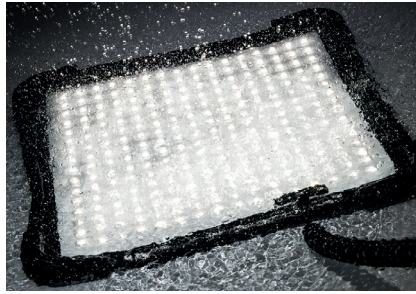

Tecpro Liteflex Daylight TP-LF-D-SET - Brand New

The LED panel itself is rainproof. The detachable power stick is not rainproof and can be used with extension cable from a distance.

High Light Output

Higher light output than most of the competitors' products.

Size with Power Stick:	41x29 cm	Power Consumption:	40W (3A)
Weight of Light Panel:	426g	Input on Power Stick:	12-20V
Weight of Power Stick:	674g	TLCI:	96
Color Temperature:	5600K	Delta UV:	-0,0019

List Price: 347,00 €

Special Price:

130,00 €