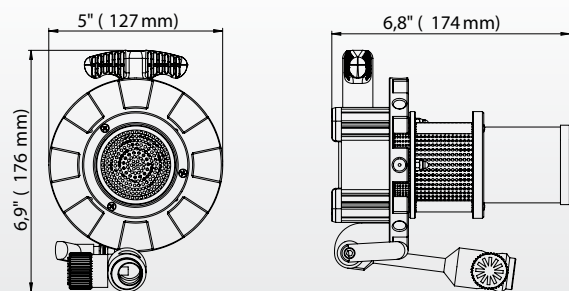

Technical Data: DLH200SD

Weight:	1500g (3.3 lbs)
Lamp:	DL200DHR-NB daylight,
Dimming:	200W-100W (daylight)
UV:	Double UV protection