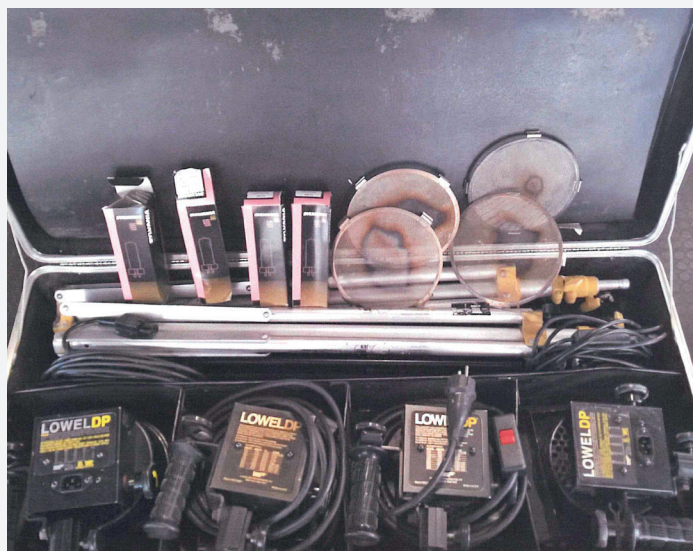

stand-alone lighting kits, others could be combined, if you buy two kits and see, what fits your wishes and your needs.

No. 6

Lowel transport case with 4 Lowel DP lights - No lamps inside

- 4 x extra lamps
- 3 x lighting stands
- 4 x scrims