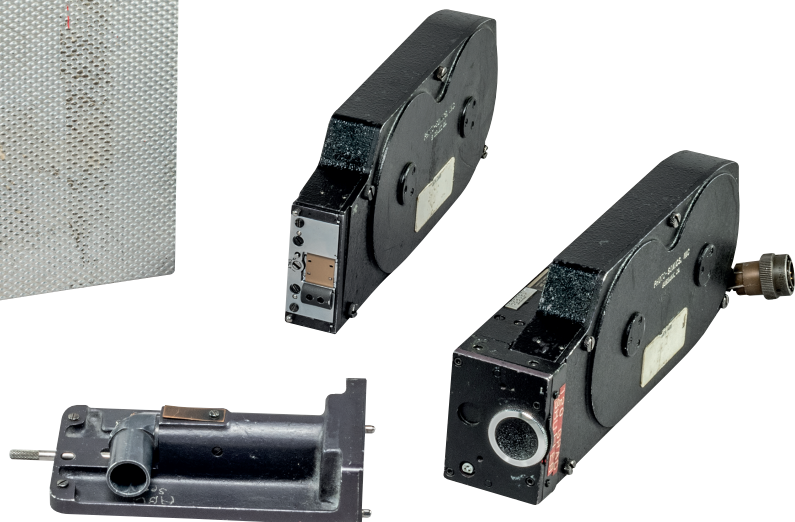

Complete set:

2.250,00 €

- or your best offer will be considered -