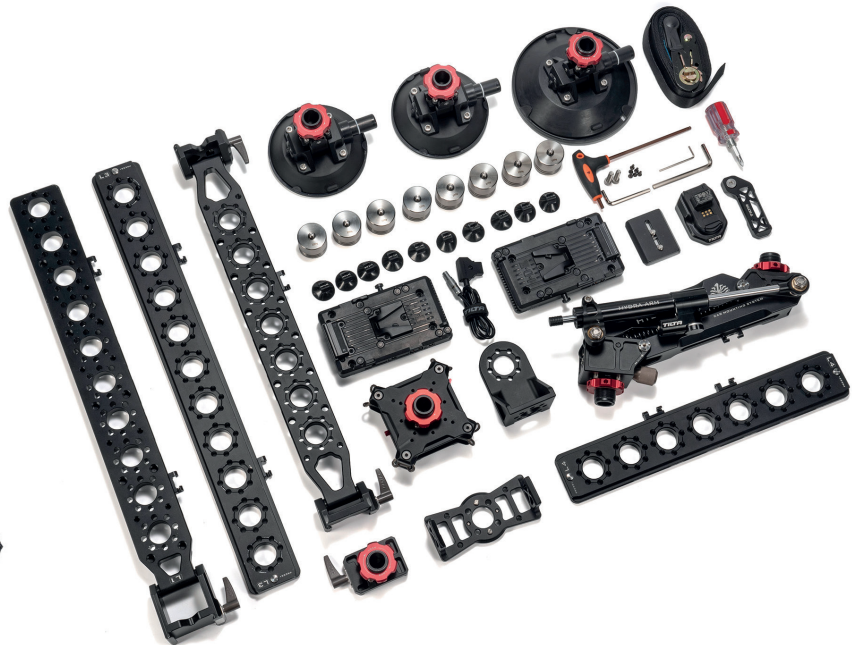

HDA-T02-V • NEW

Hydra Alien Car Mounting System - V-Mount

List Price: US$ 1.299,00

Special Price:

800,00 €

TGA-RCK • NEW

Remote Control Kit for RS 2

List Price: US$ 599,00