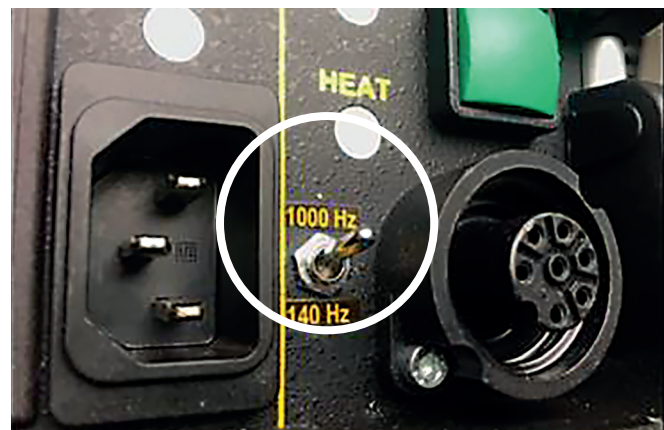

Option for DEB400D:

1000 Hz, switchable function for high-speed video recording

Electronic, flicker-free ballast, small, light, robust – cutting edge technology.

Works with DLH400DT, DEDOPAR and DLH400S-DT and DLH-PA7X2DT soft lights.

Special version of the DEB400DT ballast, suitable for high-speed video shooting. This version is equipped with a switch with which you can alter the standard flicker-free frequency from 140 cycle all the way up to 1000 cycles, which enables high-speed video shooting. Occasionally there

could be noise generated in 1000 cycle function which usually does not worry anybody since high-speed video shooting is usually not associated with sound recording.

Once the high-speed video shooting is done, switch back to normal flicker-free silent mode.

Input range	90-264V AC
Output	special high speed version, output 1,000 c/s. 5 seconds after ignition ballast switches from starting frequency with 140 c/s to high speed operating frequency of 1,000 c/s. Ready to use for flickerfree high-speed recording.
Weight	3.400 kg
Watt	400/575 W
Input voltage	auto-ranging 90-264V AC
Stand Mounting	DEB400H mount allows stand-mounting
Security	protected against over-voltage, overload, overheat and short circuit
Display	LED status indicators (ready, lamp, heat)
Dimming	40%